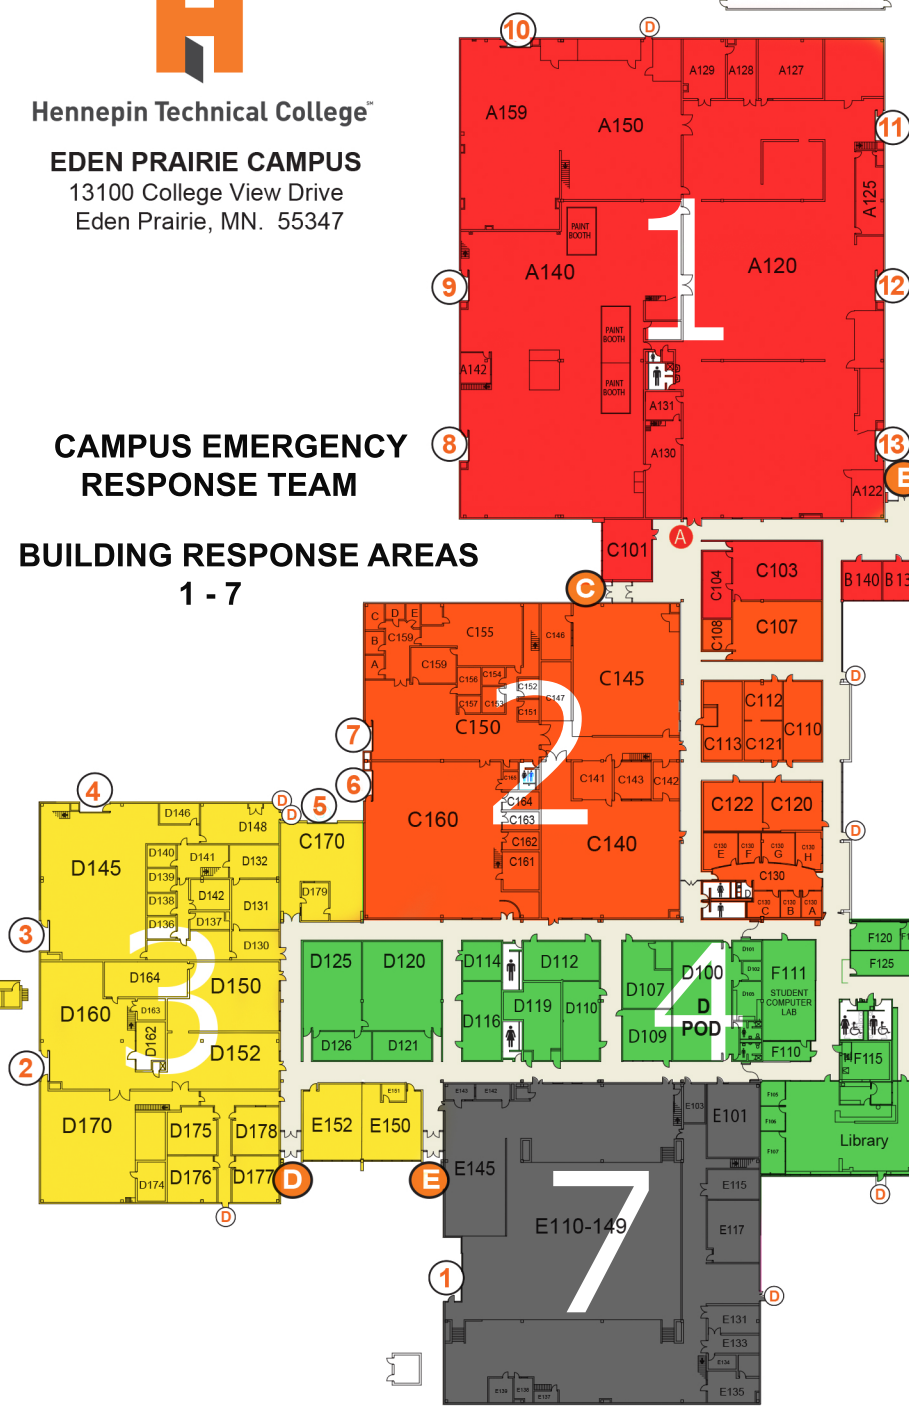

Hennepin Technical College™

**EDEN PRAIRIE CAMPUS**

13100 College View Drive  
Eden Prairie, MN. 55347

**CAMPUS EMERGENCY  
RESPONSE TEAM**

**BUILDING RESPONSE AREAS  
1 - 7**

**LOWER LEVEL  
& 2ND FLOOR  
MAINTENANCE/SECURITY**

- PUBLIC ENTRANCE DOORS - 10
- GARAGE/PASSAGE DOORS - 14
- DOORS - 18
- ELEVATORS