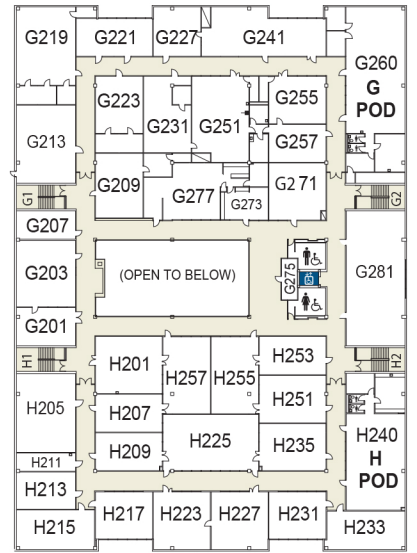

Hennepin Technical College™

**EDEN PRAIRIE CAMPUS**

13100 College View Drive  
Eden Prairie, MN. 55347

**CAMPUS EMERGENCY  
RESPONSE TEAM**

**BUILDING RESPONSE AREAS  
1 - 7**

**LOWER LEVEL  
& 2ND FLOOR  
MAINTENANCE/SECURITY**